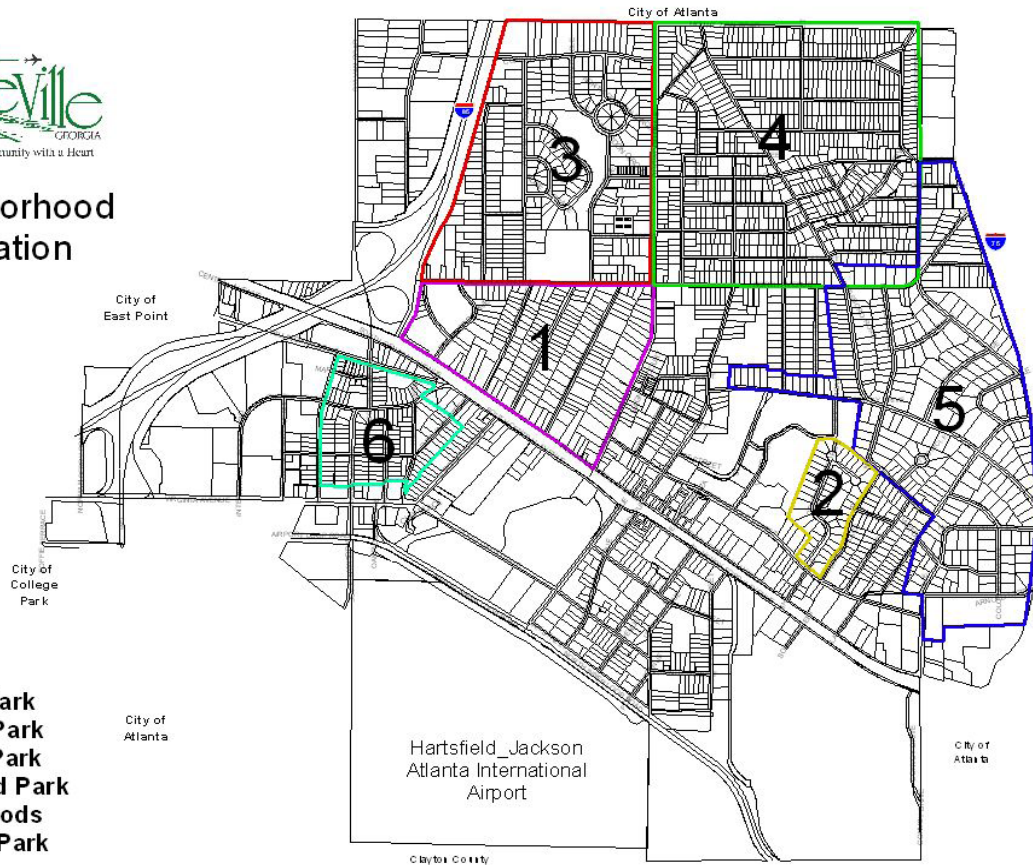

Neighborhood Association Map

1. Azalea Park
2. Central Park
3. Cofield Park
4. Moreland Park
5. Northwoods
6. Virginia Park

DIRECTORY

- | | | |
|----|-----------------------------|--|
| 1) | <u>Azalea Park</u> | Terry Cockrum, President 3360 Myrtle Street
404-768-2040, terrycockrum@bellsouth.net
Emily Powell, Vice President - emily.powell85@yahoo.com
Susan Bailey, Secretary/Treasurer - baileysa@bellsouth.net |
| 2) | <u>Central Park</u> | Scott VanDerbeck, President 34 Central Park Drive
404-272-5211, scott@vanderbeck.net
Dale Sheppard, Vice President - dale_sheppard@hotmail.com |
| 3) | <u>Cofield Park</u> | Jan Bolien, President 3047 Oakdale Road
404-302-9700, jbolien@internap.com
Sarah Coole - uga_sarah@yahoo.com |
| 4) | <u>Moreland Park</u> | LaVoria Green-Willis, President 257 Moreland Way
404-559-1418, alms-awareness@hotmail.com
Virginia Moody, Vice President - vmooddy1942@juno.com |
| 5) | <u>Northwoods</u> | Lee Duke, President - 404-209-9623, leeduke@comcast.net
Carolyn Routh, Vice President - 404-285-6842, cprouth@comcast.net |
| 6) | <u>Virginia Park</u> | Katrina Bradbury, President 921 Margaret Street
404-352-7155, katrinabradbury@comcast.net
Katie Gregory, Vice President - katiegregory@gmail.com |