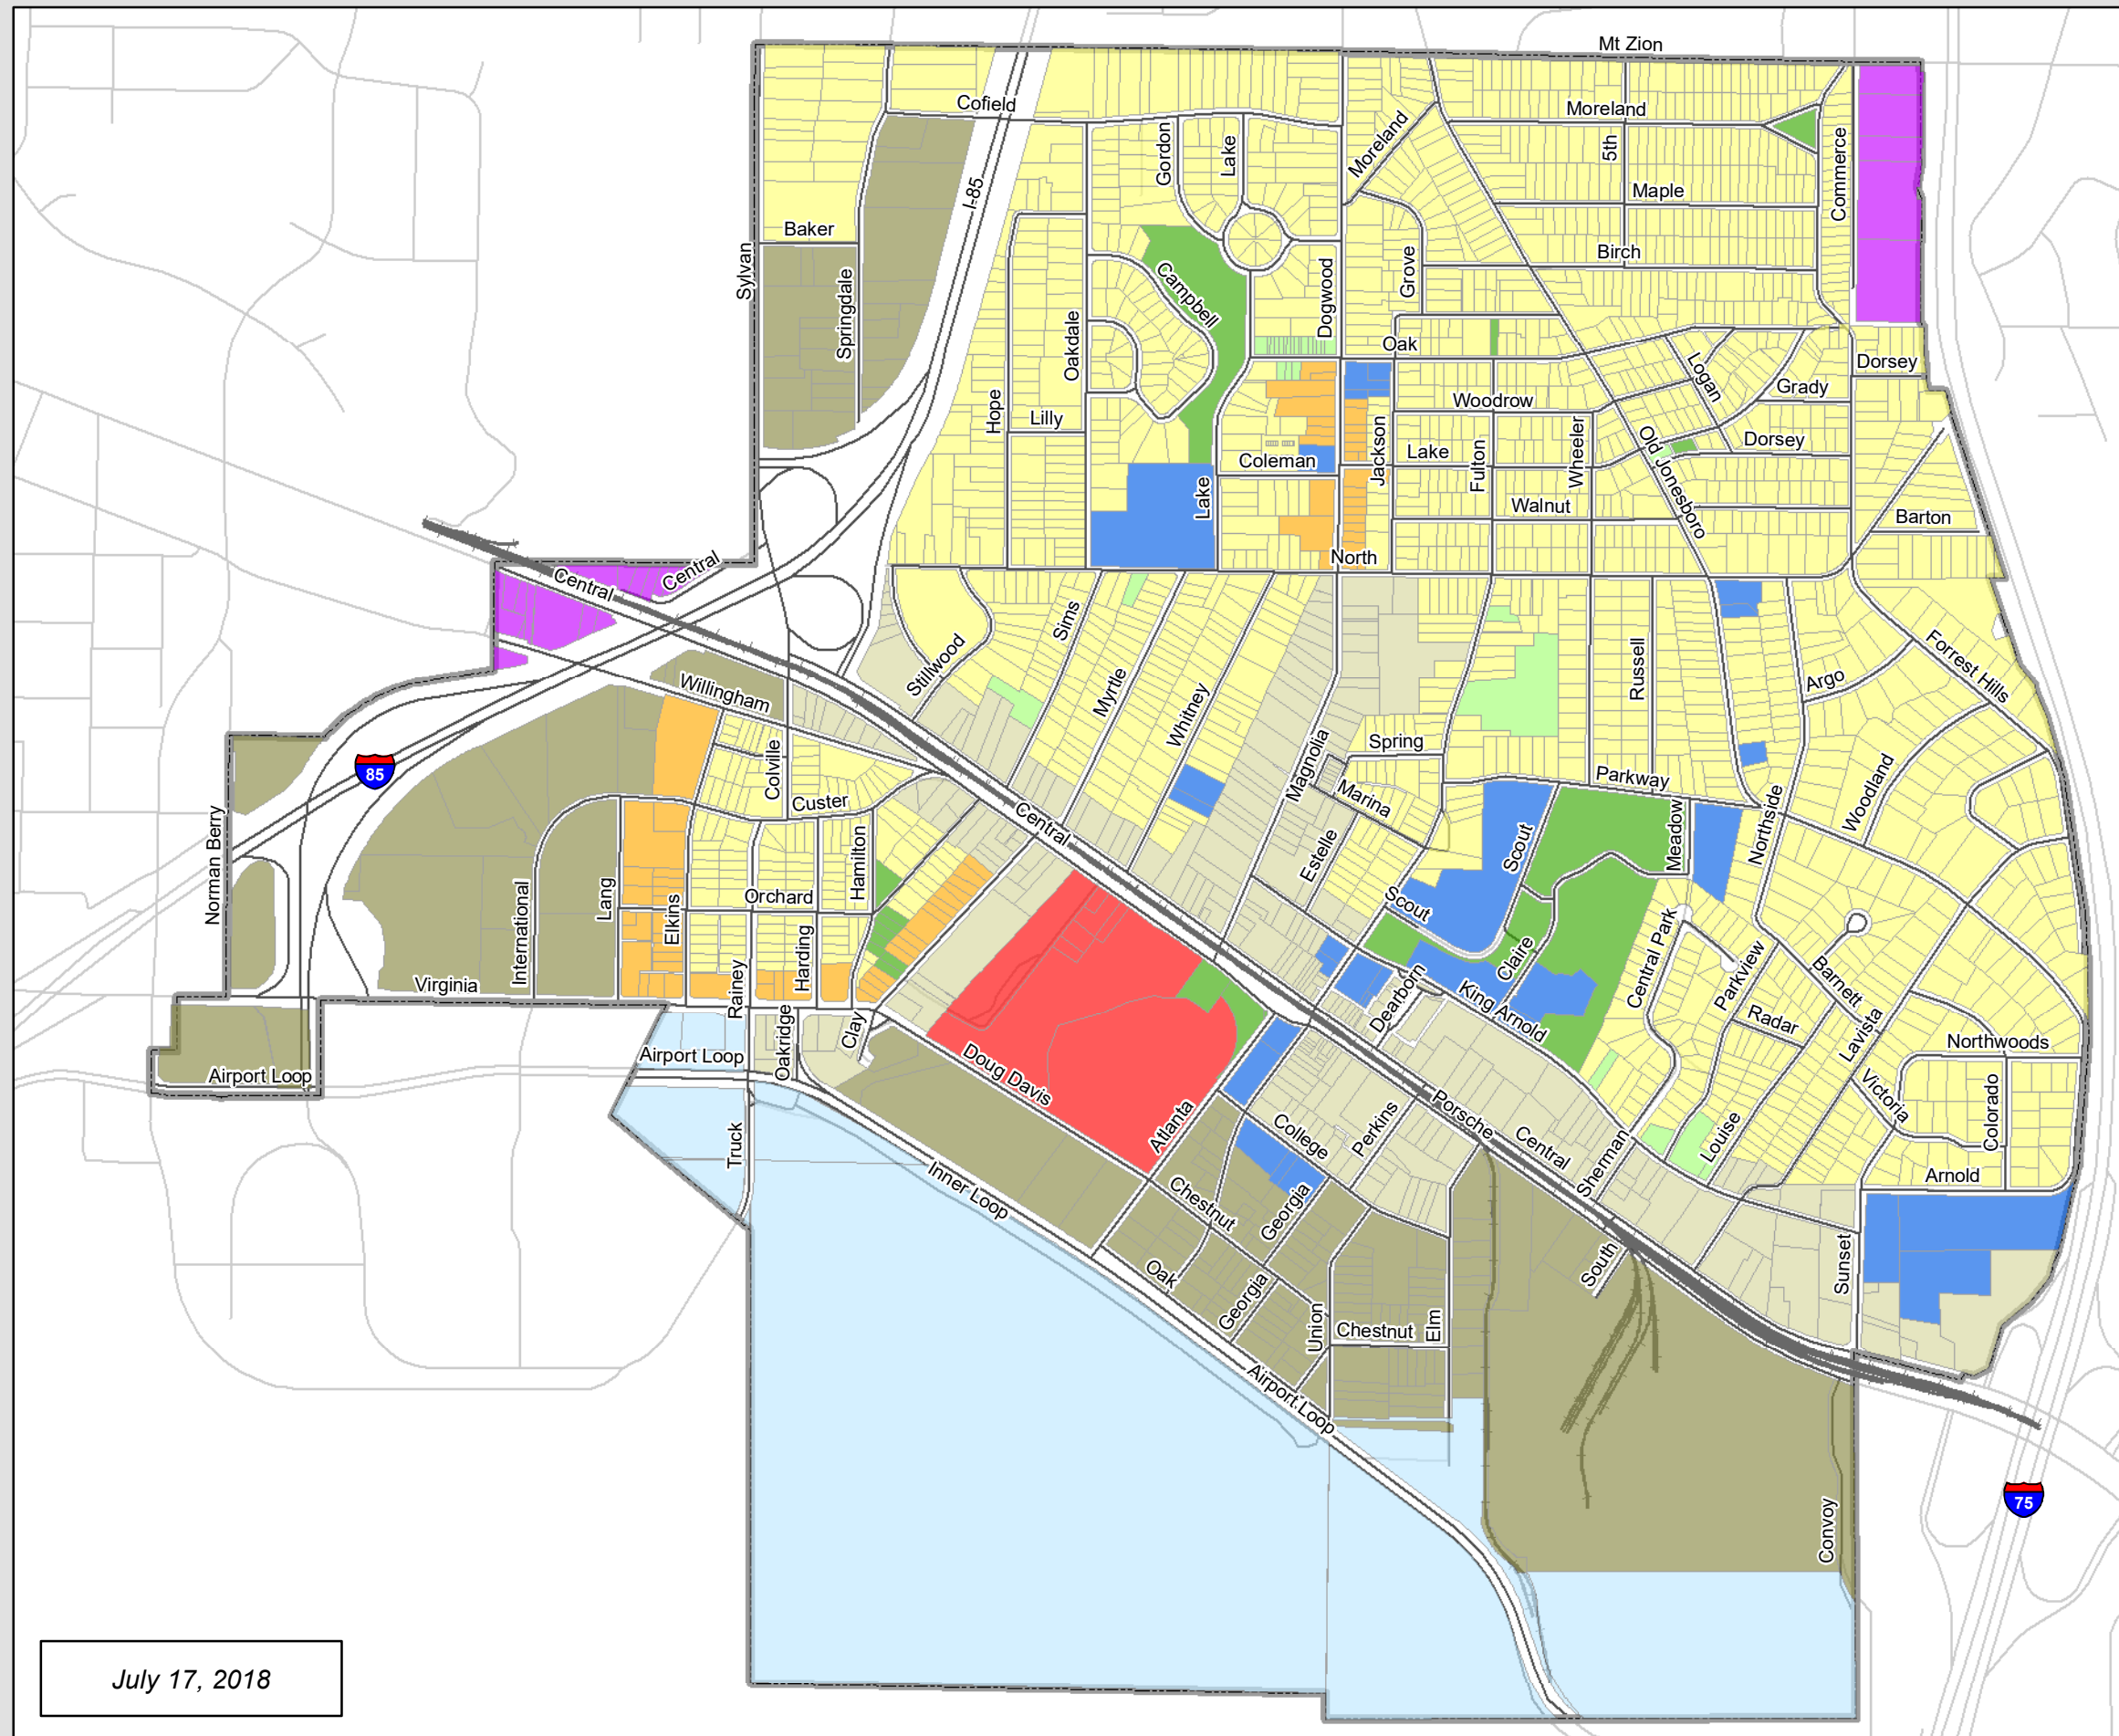

City of Hapeville

Future Development Map

Land Use Categories

- Residential
- Multi-Family Residential
- Low Intensity Mixed Use
- Medium Intensity Mixed Use
- High Intensity Mixed Use
- Commercial
- Industrial
- Public / Institutional
- Park, Recreation, Conservation
- Transportation, Communication, Utilities

Legend

- City Limits
- Roads
- Railroads

July 17, 2018