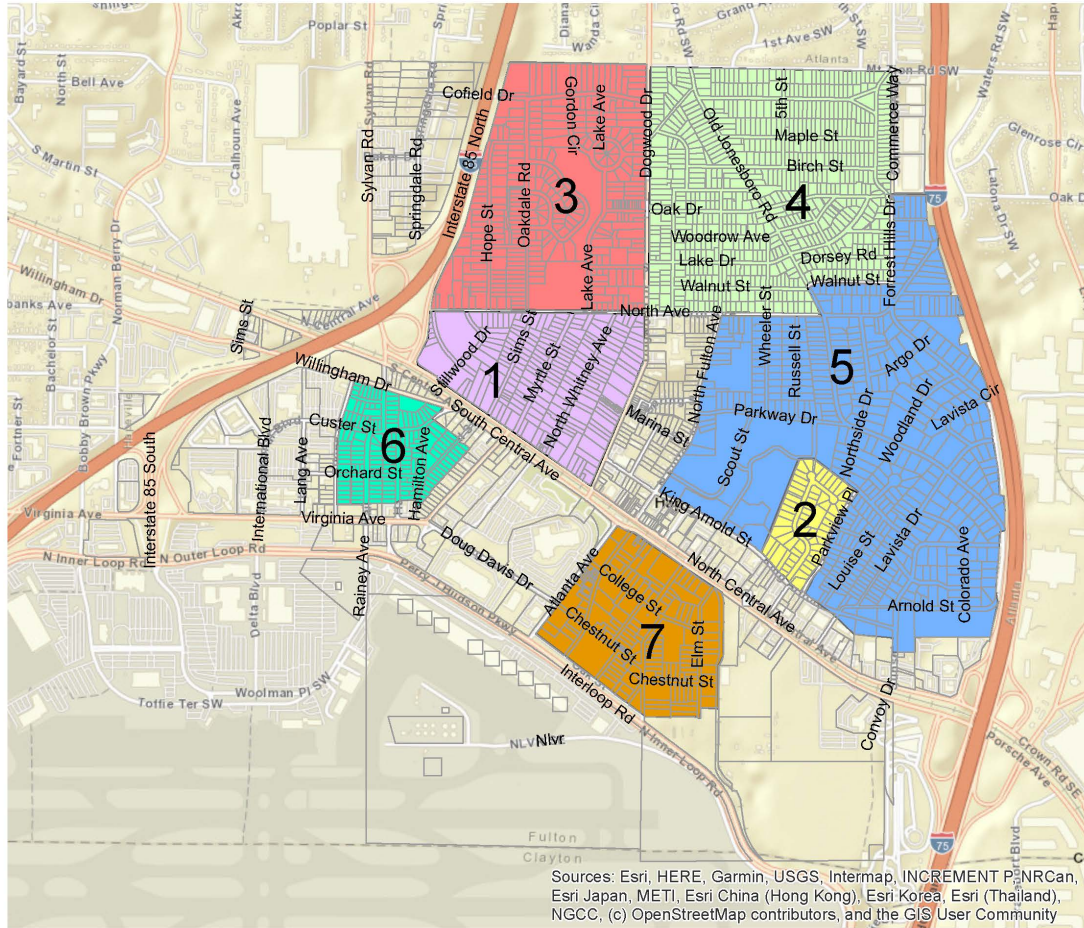

City of Hapeville Neighborhood Association Map

Legend

- 1. Azalea Park
- 2. Central Park
- 3. Cofield Park
- 4. Moreland Park
- 5. Northwoods
- 6. Virginia Park
- 7. Asbury Park

NOTE: Addresses and parcel boundaries are based on data provided by the Fulton County Tax Assessors Office and are not guaranteed by the City of Hapeville to be accurate.

Sources: Esri, HERE, Garmin, USGS, Intermap, INCREMENT P, NRCan, Esri Japan, METI, Esri China (Hong Kong), Esri Korea, Esri (Thailand), NGCC, (c) OpenStreetMap contributors, and the GIS User Community