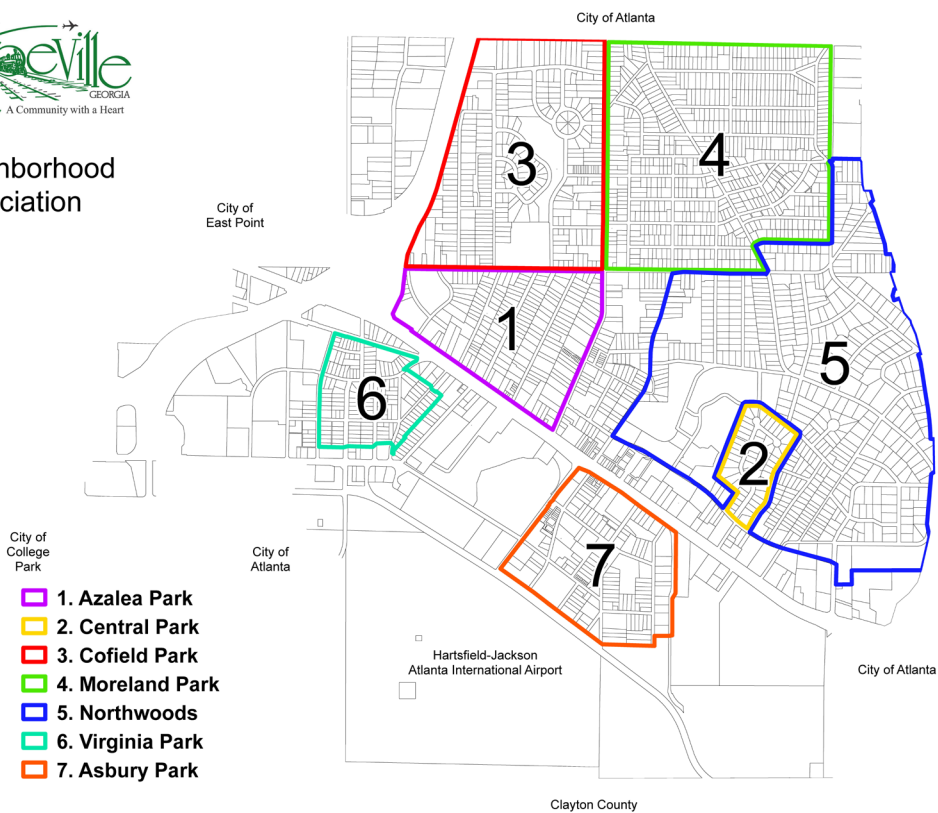

Neighborhood
Association
Map

- 1. Azalea Park
- 2. Central Park
- 3. Cofield Park
- 4. Moreland Park
- 5. Northwoods
- 6. Virginia Park
- 7. Asbury Park

DIRECTORY

1) <u>Azalea Park</u>	Susan Bailey, Pres. 3309 N. Whitney Ave baileysa@bellsouth.net David Maddox, VP – no e-mail Josh Powell, Secretary - Joshua_powell1107@yahoo.com Susan Bailey, Acting Treasurer - baileysa@bellsouth.net	404-630-6120
2) <u>Central Park</u>	N/A	
3) <u>Cofield Park</u>	Joan Macaluso Shorter, Secretary Sarah Coole – uga_sarah@yahoo.com	678-508-6811
4) <u>Moreland Park</u>	Crystal Gail, Interim President crystalgail.welcome@student.prescott.edu	682-233-5851
5) <u>Northwoods</u>	Lucy Dolan, President (Acting Secretary) lucy_dolan@yahoo.com Robert Hall, Treasurer	404-520-2760
6) <u>Virginia Park</u>	Katrina Bradbury 921 Margaret Street katrinabradbury@comcast.net Katie Gregory, VP – katiegregory@gmail.com	404-352-7155
7) <u>Asbury Park</u>	Melvin Traynum, Pres. 3550 Atlanta Ave. traynum@mindspring.com General E-mail: asburyparkhapeville@gmail.com	404-218-0128